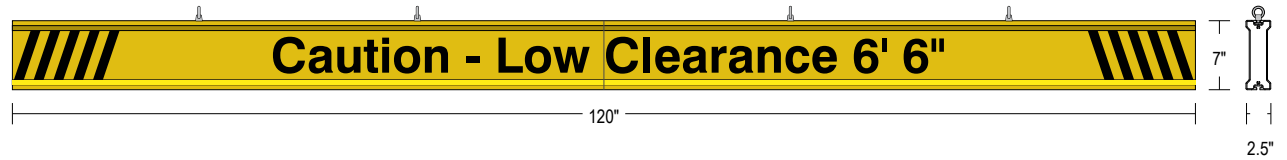

**PRODUCT ID: 65812**  
**Non-illuminated Bar Modular**

**MODEL**  
 IBAR-M7120K-J393

**DIMENSIONS**  
 7" H x 120" W x 2.5" D (est. 31.308 lbs)

**CLASS**  
 Class: IBAR Series

**CONSTRUCTION**  
 Faces: Single Faced Sign  
 Finish: Traffic Yellow  
 Graphic: Vinyl applied graphic  
 IBar: Modular, extruded aluminum bar with end caps and EasyGlide Adjustable Eyebolts per section for top mounting.

**MESSAGE**  
 Color: Black reflective vinyl (7803)  
 Font: Swiss 721 Bold BT  
 Sign Messages: See message table below

**Product View**

NOTE: Sign image may not exactly represent the finished product. For illustration purposes only.