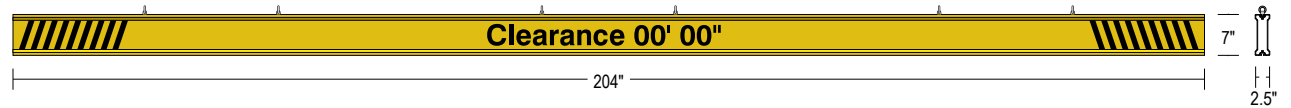

PRODUCT ID: 65826

Non-illuminated Bar Continuous

MODEL

IBAR-C7204K-604

DIMENSIONS

7" H x 204" W x 2.5" D (est. 47.964 lbs)

CLASS

Class: IBAR Series

CONSTRUCTION

Faces: Single Faced Sign

Finish: Traffic Yellow

Graphic: Vinyl applied graphic

I-Bar: Continuous extruded aluminum bar with end caps and EasyGlide Adjustable Eyebolts for mounting.

MESSAGE

Color: Black reflective vinyl (7803)

Font: Swiss 721 Bold BT

Sign Messages: See message table below

Product View

NOTE: Sign image may not exactly represent the finished product. For illustration purposes only.