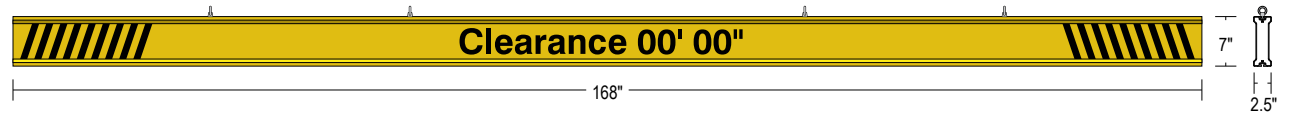

PRODUCT ID: 65833

Non-illuminated Bar Continuous

MODEL

IBAR-C7168K-604

DIMENSIONS

7" H x 168" W x 2.5" D (est. 39.782 lbs)

CLASS

Class: IBAR Series

CONSTRUCTION

Faces: Single Faced Sign

Finish: Traffic Yellow

Graphic: Vinyl applied graphic

I-Bar: Continuous extruded aluminum bar with end caps and EasyGlide Adjustable Eyebolts for mounting.

MESSAGE

Color: Black reflective vinyl (7803)

Font: Swiss 721 Bold BT

Sign Messages: See message table below

Product View

NOTE: Sign image may not exactly represent the finished product. For illustration purposes only.