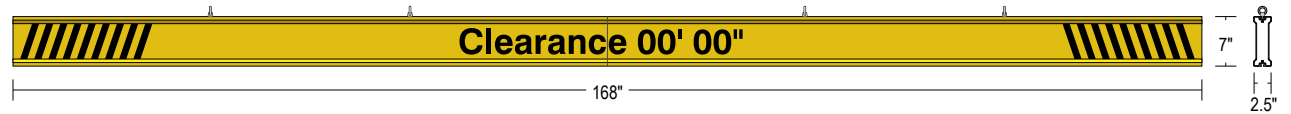

PRODUCT ID: 65834

Non-illuminated Bar Modular

MODEL

IBAR-M7168K-604

DIMENSIONS

7" H x 168" W x 2.5" D (est. 42.3 lbs)

CLASS

Class: IBAR Series

CONSTRUCTION

Faces: Single Faced Sign

Finish: Traffic Yellow

Graphic: Vinyl applied graphic

I-Bar: Modular, extruded aluminum bar with end caps and EasyGlide Adjustable Eyebolts per section for top mounting.

MESSAGE

Color: Black reflective vinyl (7803)

Font: Swiss 721 Bold BT

Sign Messages: See message table below

Product View

NOTE: Sign image may not exactly represent the finished product. For illustration purposes only.

MESSAGE	LED/COLOR	HEIGHT	AMPS
---------	-----------	--------	------

Clearance 00' 00"	Black Reflective Vinyl	3.75"	
-------------------	------------------------	-------	--

NOTE: Above messages are independently controlled.