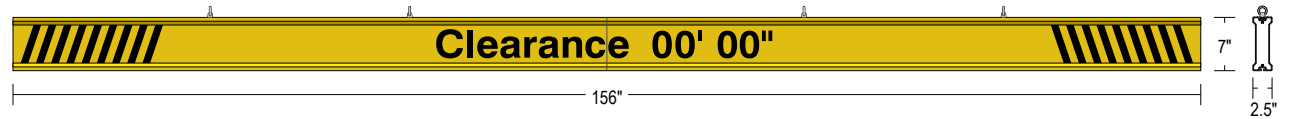

PRODUCT ID: 65836

Non-illuminated Bar Modular

MODEL

IBAR-M7156K-604

DIMENSIONS

7" H x 156" W x 2.5" D (est. 39.55 lbs)

CLASS

Class: IBAR Series

CONSTRUCTION

Faces: Single Faced Sign

Finish: Traffic Yellow

Graphic: Vinyl applied graphic

I-Bar: Modular, extruded aluminum bar with end caps and EasyGlide Adjustable Eyebolts per section for top mounting.

MESSAGE

Color: Black reflective vinyl (7803)

Font: Swiss 721 Bold BT

Sign Messages: See message table below

Product View

NOTE: Sign image may not exactly represent the finished product. For illustration purposes only.

MESSAGE	LED/COLOR	HEIGHT	AMPS
---------	-----------	--------	------

Clearance 00' 00"	Black Reflective Vinyl	3.75"	
-------------------	------------------------	-------	--

NOTE: Above messages are independently controlled.