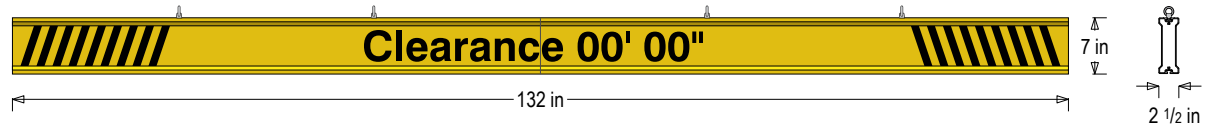

CONSTRUCTION

Faces: Single Faced Sign

Finish: Traffic Yellow

Graphic: Vinyl applied graphic

IBar: Modular, extruded aluminum bar with end caps and EasyGlide Adjustable Eyebolts per section for top mounting.

MESSAGE

Color: Black reflective vinyl (7803)

Font: Swiss 721 Bold BT

Sign Messages: See message table below

Product View

NOTE: Sign image may not exactly represent the finished product. For illustration purposes only.