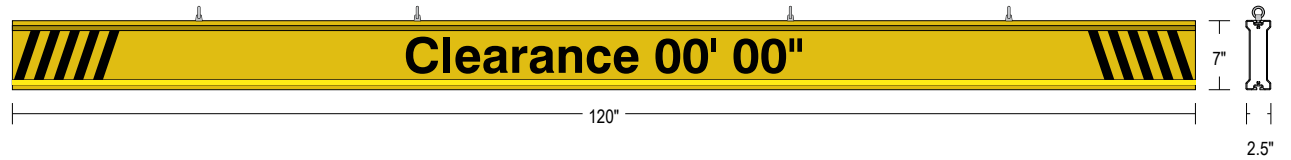

PRODUCT ID: 65868

Non-illuminated Bar Continuous

MODEL

IBAR-C7120K-604

DIMENSIONS

7" H x 120" W x 2.5" D (est. 28.873 lbs)

CLASS

Class: IBAR Series

CONSTRUCTION

Faces: Single Faced Sign

Finish: Traffic Yellow

Graphic: Vinyl applied graphic

I-Bar: Continuous extruded aluminum bar with end caps and EasyGlide Adjustable Eyebolts for mounting.

MESSAGE

Color: Black reflective vinyl (7803)

Font: Swiss 721 Bold BT

Sign Messages: See message table below

Product View

NOTE: Sign image may not exactly represent the finished product. For illustration purposes only.

MESSAGE	LED/COLOR	HEIGHT	AMPS
---------	-----------	--------	------