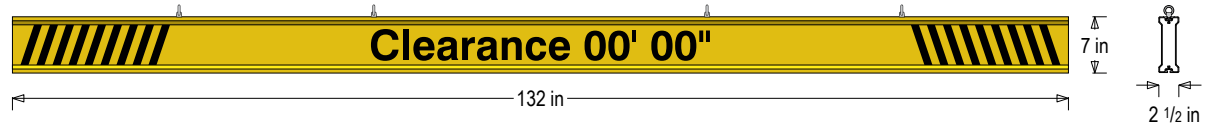

PRODUCT ID: 65869

Non-illuminated Bar Continuous

MODEL

IBAR-C7132K-604

DIMENSIONS

7" H x 132" W x 2.5" D (est. 31.6 lbs)

CLASS

Class: IBAR Series

CONSTRUCTION

Faces: Single Faced Sign

Finish: Traffic Yellow

Graphic: Vinyl applied graphic

I-Bar: Continuous extruded aluminum bar with end caps and EasyGlide Adjustable Eyebolts for mounting.

MESSAGE

Color: Black reflective vinyl (7803)

Font: Swiss 721 Bold BT

Sign Messages: See message table below

Product View

NOTE: Sign image may not exactly represent the finished product. For illustration purposes only.