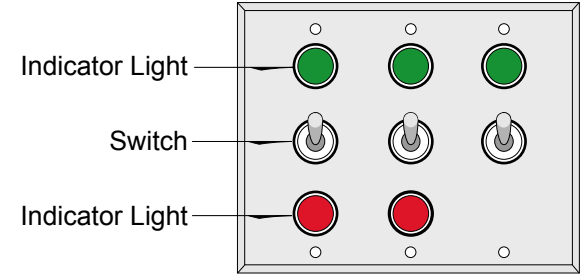

PRODUCT ID: 6649

Switch

MODEL

TG332 SPDT/120VAC

DIMENSIONS

4.5" H x 6.37" W x 1" D (est. 0.581 lbs)

CONSTRUCTION

Finish: Switch plate brushed stainless steel

Switch: Switch with indicator lights

Switch plate: Stamped stainless steel pre-punched for switch(es) and indicator light(s)

ELECTRICAL

Input Voltage: 120VAC

Signal-Tech
4985 Pittsburgh Ave.
Erie, PA 16509
Phone: (877) 547-9900
Fax: (814) 835-2300
Email: sales@signal-tech.com
Website: www.signal-tech.com

Product View

NOTE: Sign image may not exactly represent the finished product. For illustration purposes only.

Front View

Three Gang

Schematic View