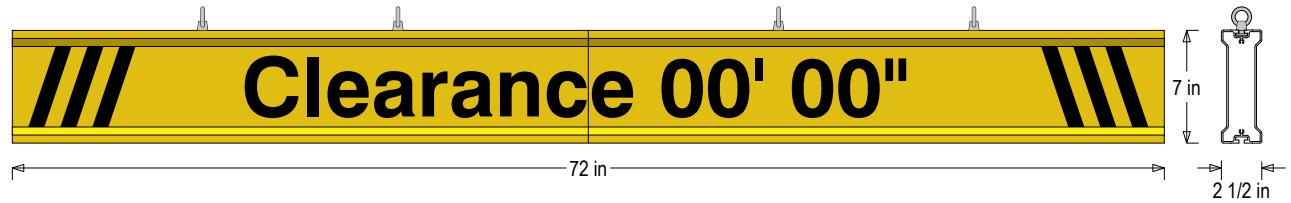

**PRODUCT ID: 67167**  
**Non-illuminated Bar Modular**

**MODEL**  
 IBAR-M772K-604

**DIMENSIONS**  
 7" H x 72" W x 2.5" D (est. 20.3 lbs)

**CLASS**  
 Class: IBAR Series

**CONSTRUCTION**  
 Faces: Single Faced Sign  
 Finish: Traffic Yellow  
 Graphic: Vinyl applied graphic  
 IBar: Modular, extruded aluminum bar with end caps and EasyGlide Adjustable Eyebolts per section for top mounting.

**MESSAGE**  
 Color: Black reflective vinyl (7803)  
 Font: Swiss 721 Bold BT  
 Sign Messages: See message table below

**Product View**

NOTE: Sign image may not exactly represent the finished product. For illustration purposes only.