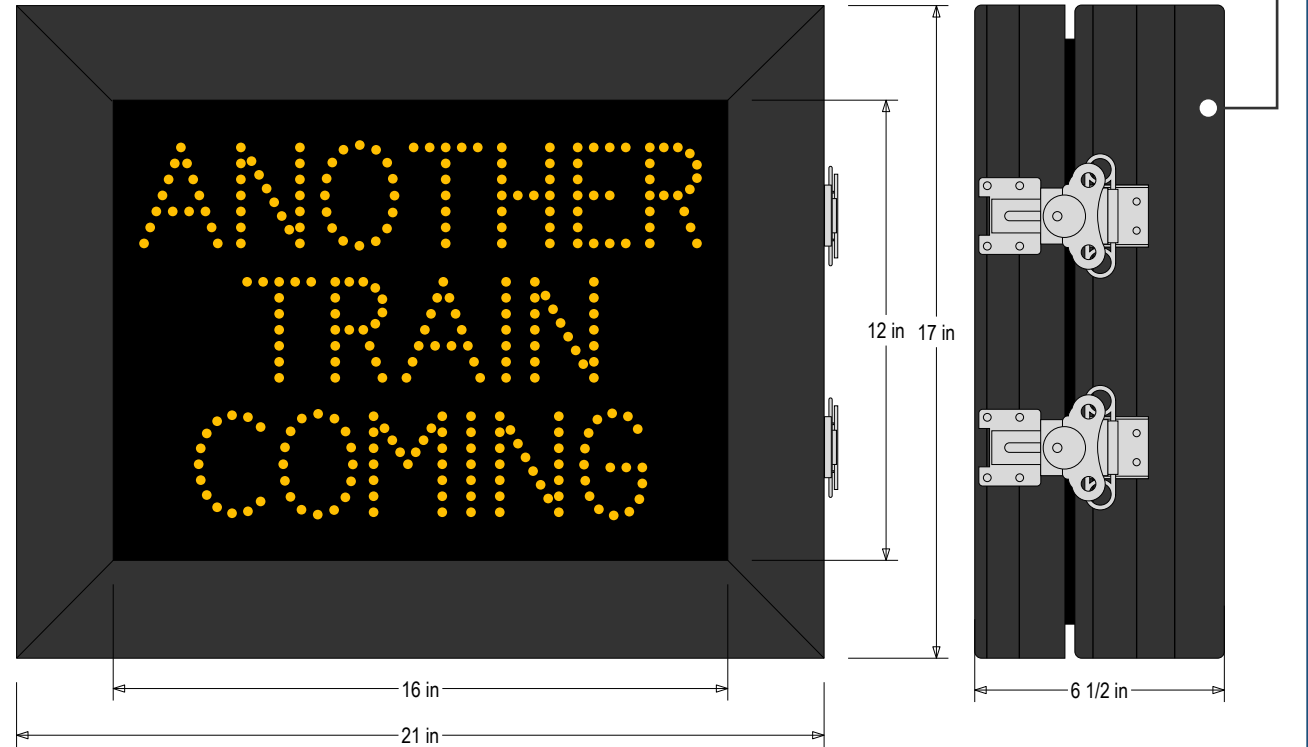

PRODUCT ID: 67604

DOT LED Blank-Out Sign

MODEL

DOT1721A-H201/9-18VDC

DIMENSIONS

17" H x 21" W x 6.5" D (est. 31.857 lbs)

CLASS

Class: DOT Series

Control Method: Switch (not included) or external relay.

CONSTRUCTION

Cabinet: Extruded aluminum cabinet with welded seams, NEMA 4X rated/IP66.

Hinged door with silicone gasket, tool-less stainless-steel latches. 6.5" Deep.

Face Material: 1/8" impact resistant, smoke-tinted polycarbonate (5109)

Faces: Single Faced Sign

Finish: Powdercoat Black

ELECTRICAL

Input Voltage: 9-18 VDC

Photodimming: IR photocells for auto photodimming

Power Supplies: No Redundancy

UL/cUL Listed: Listed for wet locations

MESSAGE

Illumination: Super bright direct view LEDs. Message blanks out when off.

Sign Messages: See message table below

Product View

NOTE: Sign image may not exactly represent the finished product. For illustration purposes only.

Frame Detail