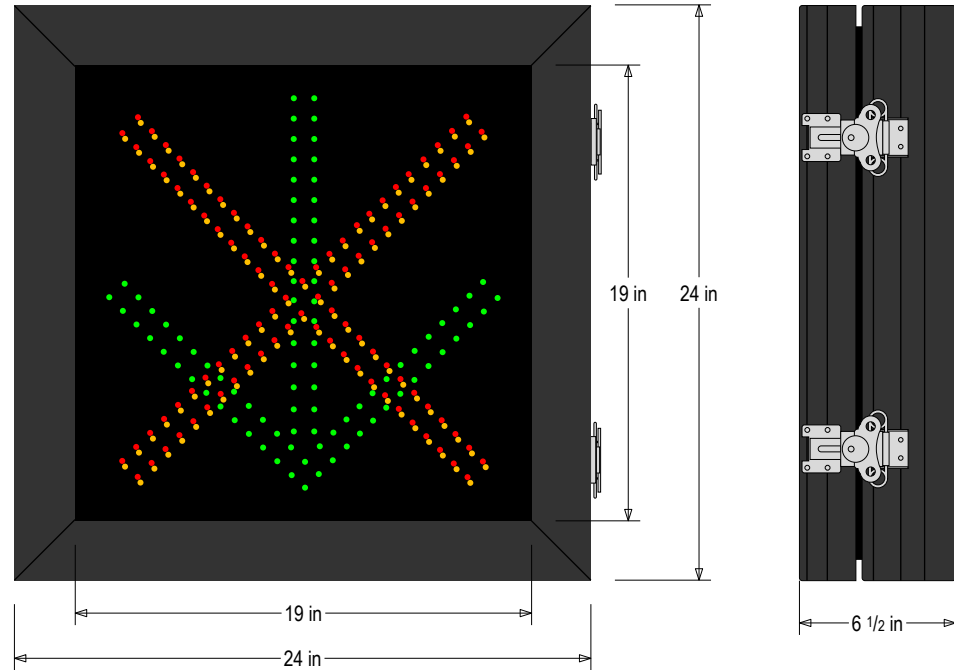

PRODUCT ID: 67887
DOT LED Blank-Out Sign

MODEL
DOT2424RAG-B295DS/100-240VAC

DIMENSIONS
24" H x 24" W x 6.5" D (est. 48.04 lbs)

CLASS
Class: DOT Series
Control Method: Switch (not included) or external relay.

CONSTRUCTION
Cabinet: Extruded aluminum cabinet with welded seams, up to NEMA 4X rated/IP66. Hinged door with silicone gasket, tool-less stainless-steel latches. 6.5" Deep.
Face Material: 1/8" impact resistant, smoke-tinted acrylic (5109)
Faces: Single Faced Sign
Finish: Powdercoat Black

ELECTRICAL
Input Voltage: 100-240 VAC
Photodimming: IR photocells for auto photodimming
Power Supplies: No Redundancy
UL/cUL Listed: Listed for wet locations

MESSAGE
Illumination: Super bright direct view LEDs. Message blanks out when off.
Sign Messages: See message table below

MESSAGE	LED/COLOR	HEIGHT	AMPS
X	Red Narrow Angle LED	15.0"	0.058-0.024
X	Amber Narrow Angle LED	15.0"	0.058-0.024
Down Arrow	Green Narrow Angle LED	16.25"	0.090-0.037

NOTE: Above messages are independently controlled.

Signal-Tech
4985 Pittsburgh Ave.
Erie, PA 16509
Phone: (877) 547-9900
Fax: (814) 835-2300
Email: sales@signal-tech.com
Website: www.signal-tech.com

Product View

NOTE: Sign image may not exactly represent the finished product. For illustration purposes only.