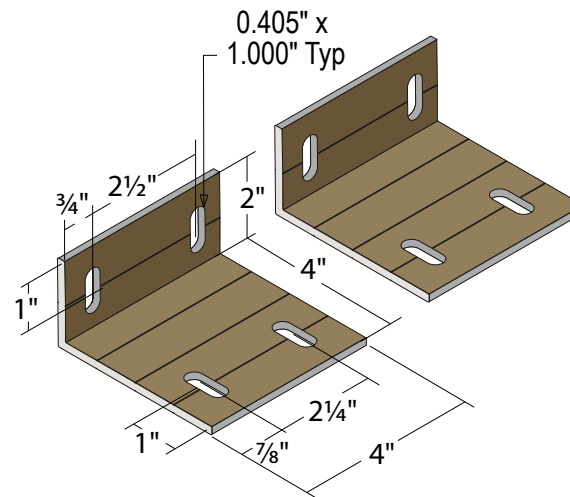

PRODUCT ID: 67991

Universal Mount

MODEL

UNI-550/750CM

DIMENSIONS

2" H x 4" W x 4" D (est. 0.953 lbs)

CONSTRUCTION

Finish: Duranodic Bronze

Material: 3/16" thick aluminum L-shaped bracket, pre-drilled for attachment.

Product View

NOTE: Sign image may not exactly represent the finished product. For illustration purposes only.

Signal-Tech
4985 Pittsburgh Ave.
Erie, PA 16509
Phone: (877) 547-9900
Fax: (814) 835-2300
Email: sales@signal-tech.com
Website: www.signal-tech.com

Signal-Tech