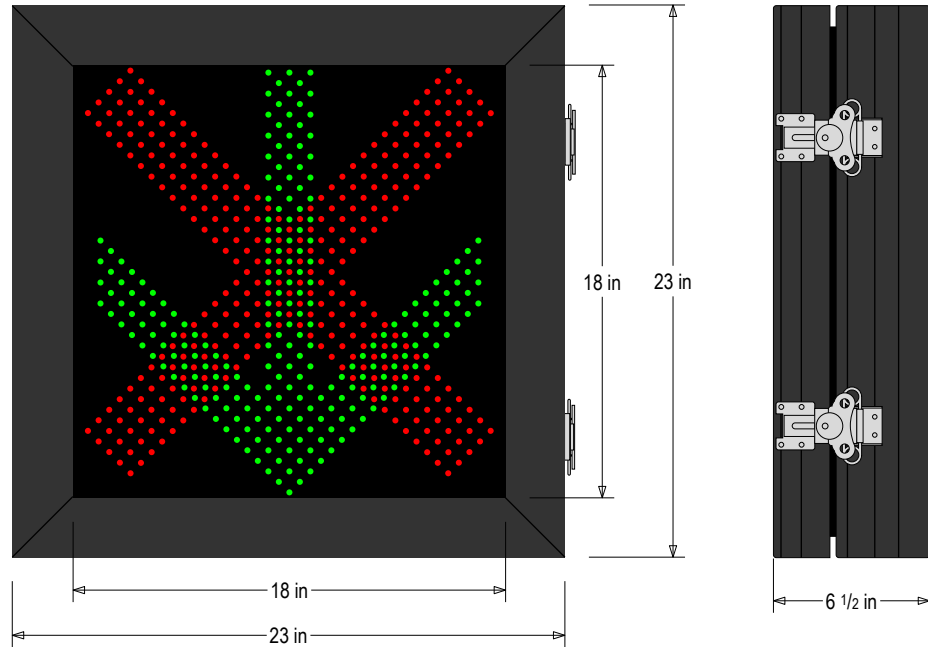

**PRODUCT ID: 68170**  
**DOT LED Blank-Out Sign**

**MODEL**  
 DOT2323RG-175/9-24VDC

**DIMENSIONS**  
 23" H x 23" W x 6.5" D (est. 43.354 lbs)

**CLASS**  
 Class: DOT Series  
 Control Method: Switch (not included) or external relay.

MESSAGE	LED/COLOR	HEIGHT	AMPS
X	Red Narrow Angle LED	16.75"	2.080-0.780
Down Arrow	Green Narrow Angle LED	17.5"	2.471-0.927

NOTE: Above messages are independently controlled.

**Signal-Tech**  
 4985 Pittsburgh Ave.  
 Erie, PA 16509  
 Phone: (877) 547-9900  
 Fax: (814) 835-2300  
 Email: sales@signal-tech.com  
 Website: www.signal-tech.com

**Product View**

NOTE: Sign image may not exactly represent the finished product. For illustration purposes only.

**Sample Display Options**

**Frame Detail**