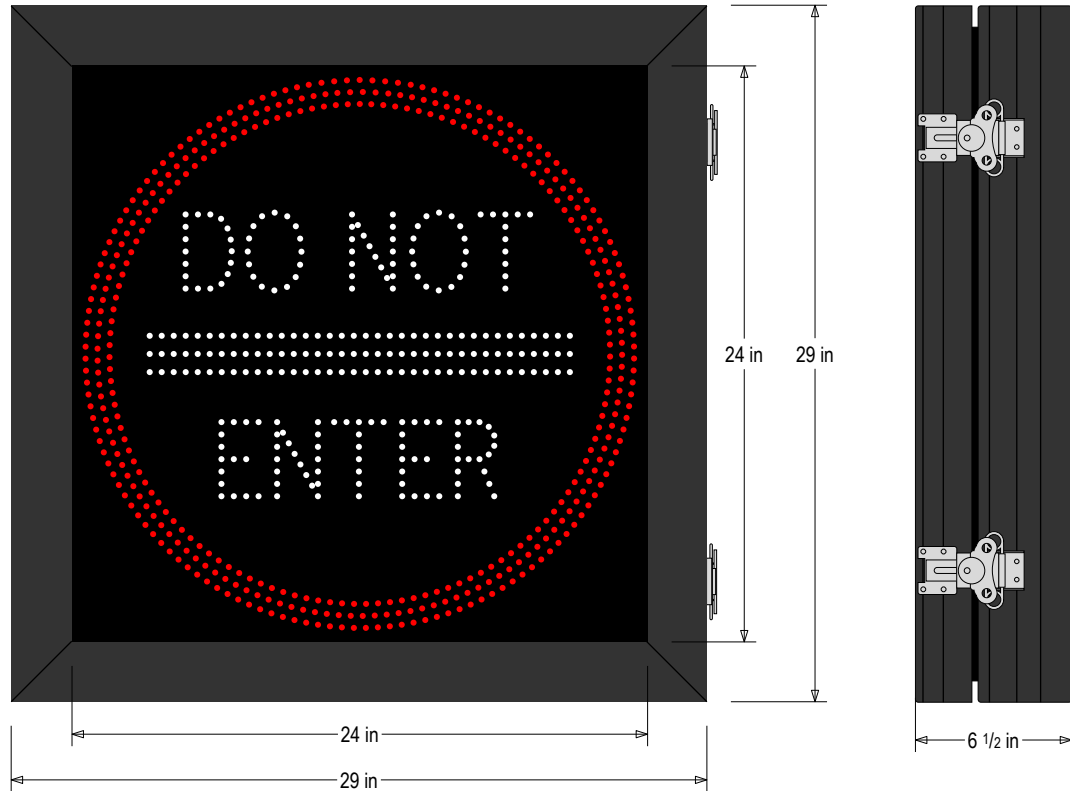

**PRODUCT ID: 68172**  
**DOT LED Blank-Out Sign**

**MODEL**  
 DOT2929RW-A846/100-240VAC

**DIMENSIONS**  
 29" H x 29" W x 6.5" D (est. 50.961 lbs)

**CLASS**  
 Class: DOT Series  
 Control Method: Switch (not included) or external relay.

**CONSTRUCTION**  
 Cabinet: Extruded aluminum cabinet with welded seams, up to NEMA 4X rated/IP66. Hinged door with silicone gasket, tool-less stainless-steel latches. 6.5" Deep.  
 Face Material: 1/8" impact resistant, smoke-tinted acrylic (5109)  
 Faces: Single Faced Sign  
 Finish: Powdercoat Black

**ELECTRICAL**  
 Input Voltage: 100-240 VAC  
 Photodimming: IR photocells for auto photodimming  
 Power Supplies: No Redundancy  
 UL/cUL Listed: Listed for wet locations

**MESSAGE**  
 Illumination: Super bright direct view LEDs. Message blanks out when off.  
 Sign Messages: See message table below

**Product View**

NOTE: Sign image may not exactly represent the finished product. For illustration purposes only.

MESSAGE	LED/COLOR	HEIGHT	AMPS
DO NOT ENTER SYMBOL	Red, White Narrow Angle LED	23.0", 3.125"	0.498-0.207