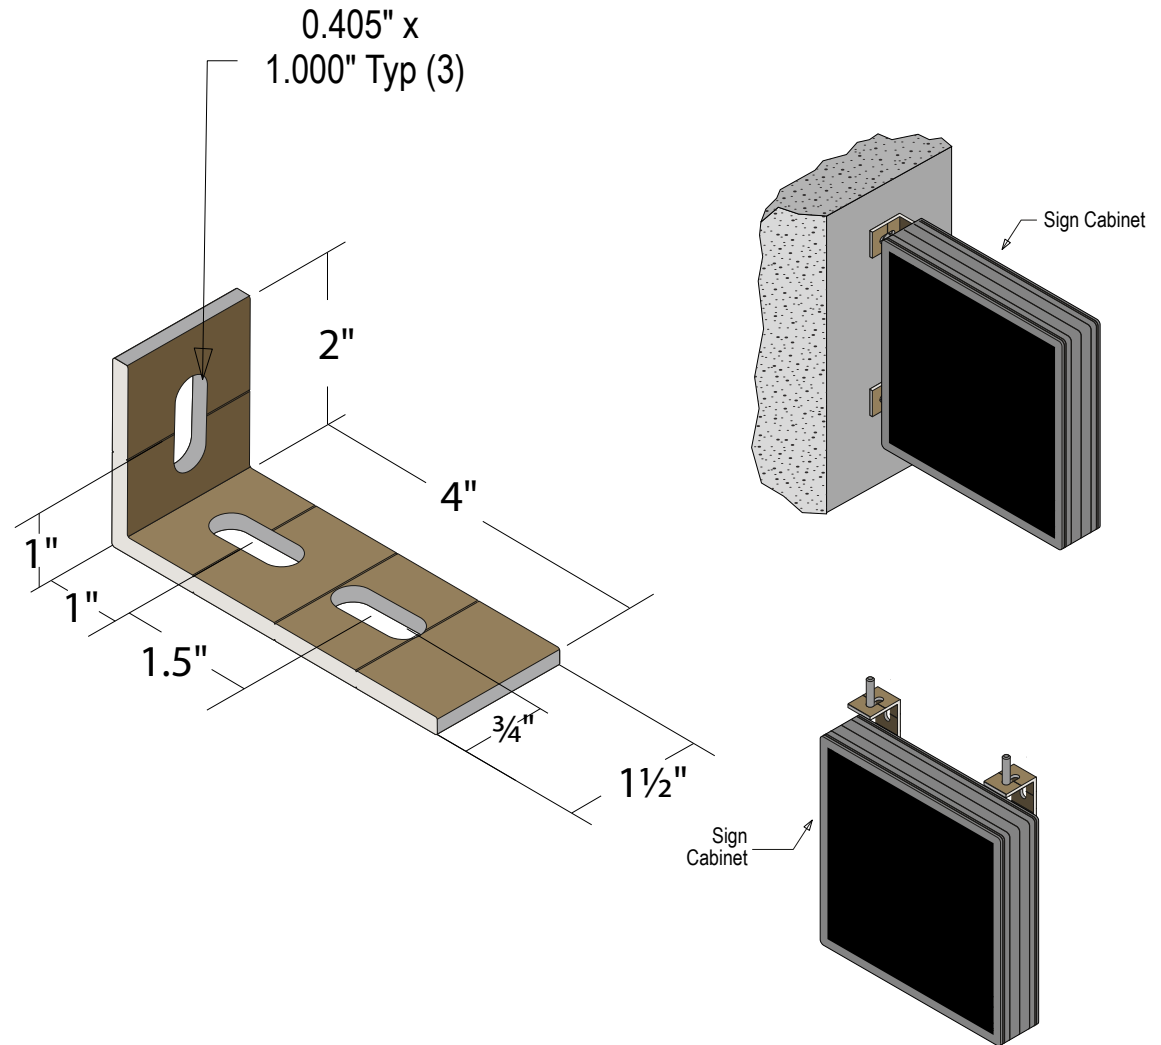

PRODUCT ID: 68180

Universal Mount

MODEL

UNI-C-TCL-PHX-SBL-TCIL

DIMENSIONS

2" H x 4" W x 1.5" D (est. 0.323 lbs)

CONSTRUCTION

Finish: Other (TBD)

Material: 3/16" thick aluminum L-shaped bracket, pre-drilled for attachment.

Product View

NOTE: Sign image may not exactly represent the finished product. For illustration purposes only.

Signal-Tech
4985 Pittsburgh Ave.
Erie, PA 16509
Phone: (877) 547-9900
Fax: (814) 835-2300
Email: sales@signal-tech.com
Website: www.signal-tech.com

Signal-Tech