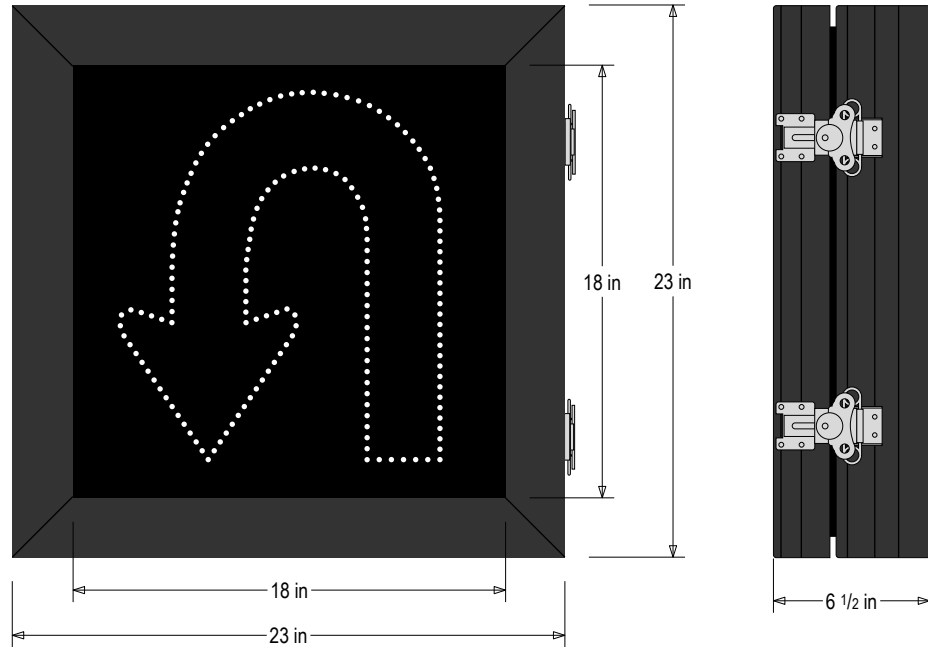

PRODUCT ID: 68274
DOT LED Blank-Out Sign

MODEL
 DOT2323W-P118/9-24VDC

DIMENSIONS
 23" H x 23" W x 6.5" D (est. 39.306 lbs)

CLASS
 Class: DOT Series
 Control Method: Switch (not included) or external relay.

CONSTRUCTION
 Cabinet: Extruded aluminum cabinet with welded seams, up to NEMA 4X rated/IP66. Hinged door with silicone gasket, tool-less stainless-steel latches. 6.5" Deep.
 Face Material: 1/8" impact resistant, smoke-tinted acrylic (5109)
 Faces: Single Faced Sign
 Finish: Powdercoat Black

MESSAGE	LED/COLOR	HEIGHT	AMPS
U-Turn Symbol	White Narrow Angle LED	15.25"	1.760-0.660

NOTE: Above messages are independently controlled.

Signal-Tech
 4985 Pittsburgh Ave.
 Erie, PA 16509
 Phone: (877) 547-9900
 Fax: (814) 835-2300
 Email: sales@signal-tech.com
 Website: www.signal-tech.com

Product View

NOTE: Sign image may not exactly represent the finished product. For illustration purposes only.

Frame Detail