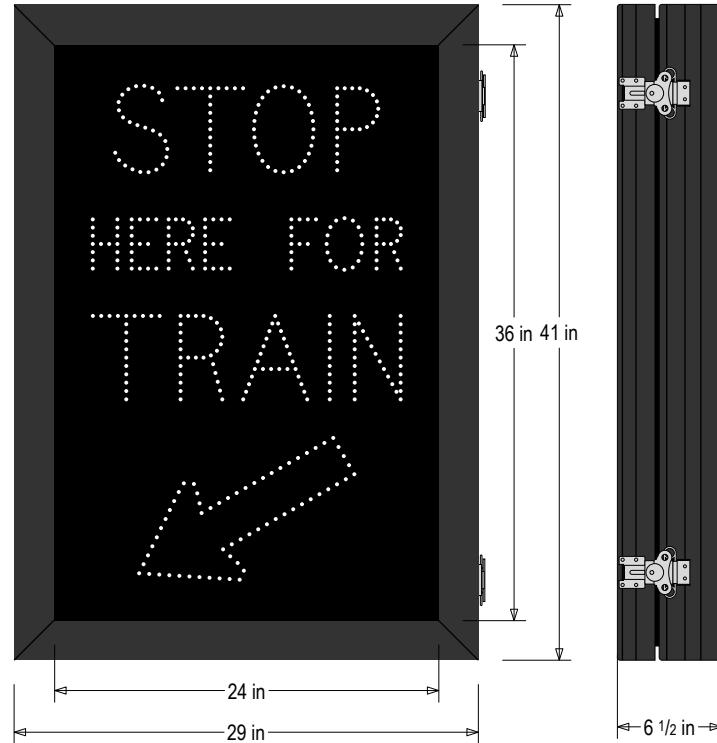

**PRODUCT ID: 68302**  
**DOT LED Blank-Out Sign**

**MODEL**  
 DOT4129W-K066/100-240VAC

**DIMENSIONS**  
 41" H x 29" W x 6.5" D (est. 75.981 lbs)

**CLASS**  
 Class: DOT Series  
 Control Method: Switch (not included) or external relay.

**CONSTRUCTION**  
 Cabinet: Extruded aluminum cabinet with welded seams, up to NEMA 4X rated/IP66. Hinged door with silicone gasket, tool-less stainless-steel latches. 6.5" Deep.  
 Face Material: 1/8" impact resistant, smoke-tinted acrylic (5109)  
 Faces: Single Faced Sign  
 Finish: Powdercoat Black

MESSAGE	LED/COLOR	HEIGHT	AMPS
STOP HERE FOR TRAIN w/ Down Left Arrow	White Narrow Angle LED	5.0", 3.0", 8.875"	0.371-0.155

NOTE: Above messages are independently controlled.

**Signal-Tech**  
 4985 Pittsburgh Ave.  
 Erie, PA 16509  
 Phone: (877) 547-9900  
 Fax: (814) 835-2300  
 Email: sales@signal-tech.com  
 Website: www.signal-tech.com

**Product View**

NOTE: Sign image may not exactly represent the finished product. For illustration purposes only.

Frame Detail