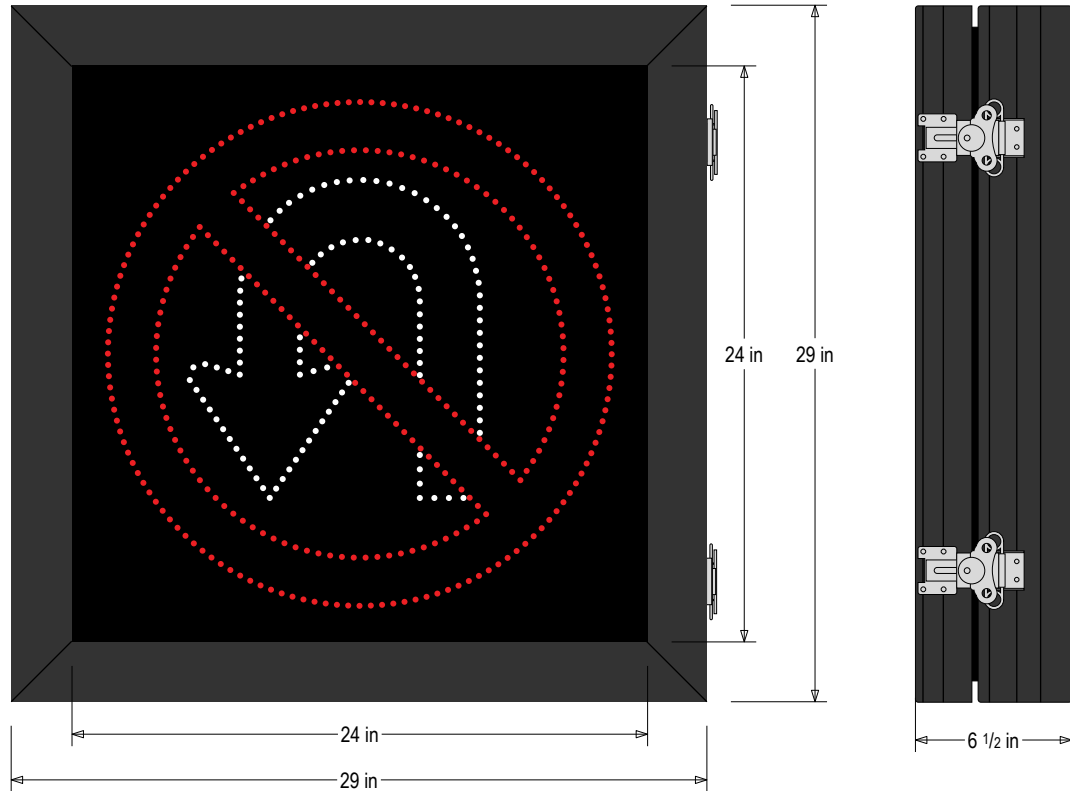

**PRODUCT ID: 68704**  
**DOT LED Blank-Out Sign**

**MODEL**  
 DOT2929RW-S843/100-240VAC

**DIMENSIONS**  
 29" H x 29" W x 6.5" D (est. 58.717 lbs)

**CLASS**  
 Class: DOT Series  
 Control Method: Switch (not included) or external relay.

MESSAGE	LED/COLOR	HEIGHT	AMPS
R3-4 No U-Turn	Red, White Narrow Angle LED	21.0", 13.25"	0.280-0.117

NOTE: Above messages are independently controlled.

**Signal-Tech**  
 4985 Pittsburgh Ave.  
 Erie, PA 16509  
 Phone: (877) 547-9900  
 Fax: (814) 835-2300  
 Email: sales@signal-tech.com  
 Website: www.signal-tech.com

**Product View**

NOTE: Sign image may not exactly represent the finished product. For illustration purposes only.

Frame Detail