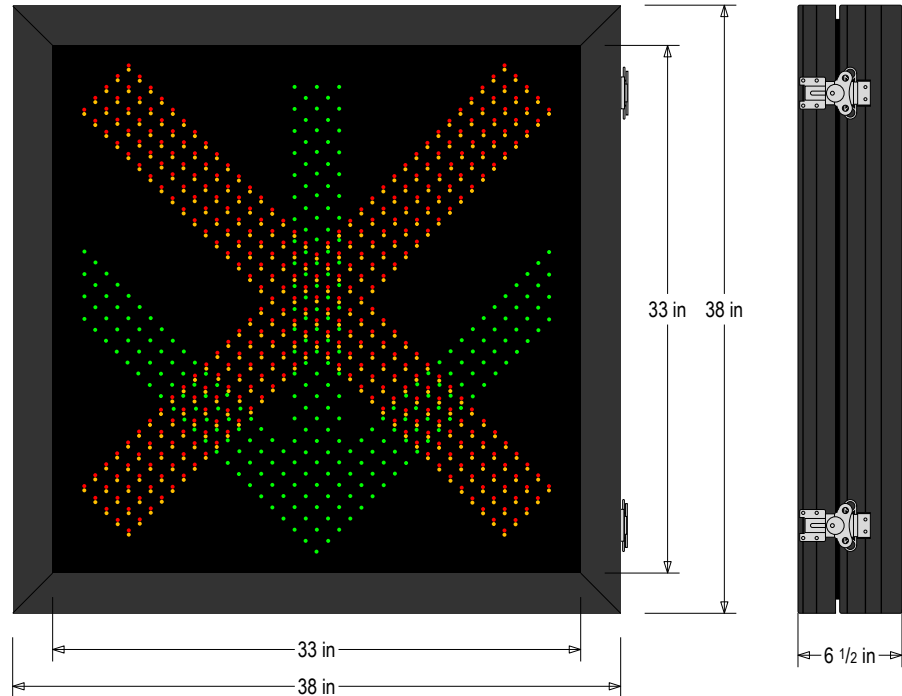

PRODUCT ID: 68800
DOT LED Blank-Out Sign

MODEL
DOT3838RAG-A686/100-240VAC

DIMENSIONS
38" H x 38" W x 6.5" D (est. 86.855 lbs)

CLASS
Class: DOT Series
Control Method: Switch (not included) or external relay.

CONSTRUCTION
Cabinet: Extruded aluminum cabinet with welded seams, up to NEMA 4X rated/IP66. Hinged door with silicone gasket, tool-less stainless-steel latches. 6.5" Deep.
Face Material: 1/8" impact resistant, smoke-tinted acrylic (5109)
Faces: Single Faced Sign
Finish: Powdercoat Black

ELECTRICAL
Input Voltage: 100-240 VAC
Photodimming: IR photocells for auto photodimming
Power Supplies: No Redundancy
UL/cUL Listed: Listed for wet locations

MESSAGE
Illumination: Super bright direct view LEDs. Message blanks out when off.
Sign Messages: See message table below

MESSAGE	LED/COLOR	HEIGHT	AMPS
X	Red Narrow Angle LED	29.0"	0.210-0.087
X	Amber Narrow Angle LED	29.0"	0.210-0.087
Down Arrow	Green Narrow Angle LED	29.0"	0.248-0.103

NOTE: Above messages are independently controlled.

Signal-Tech
4985 Pittsburgh Ave.
Erie, PA 16509
Phone: (877) 547-9900
Fax: (814) 835-2300
Email: sales@signal-tech.com
Website: www.signal-tech.com

Product View

NOTE: Sign image may not exactly represent the finished product. For illustration purposes only.