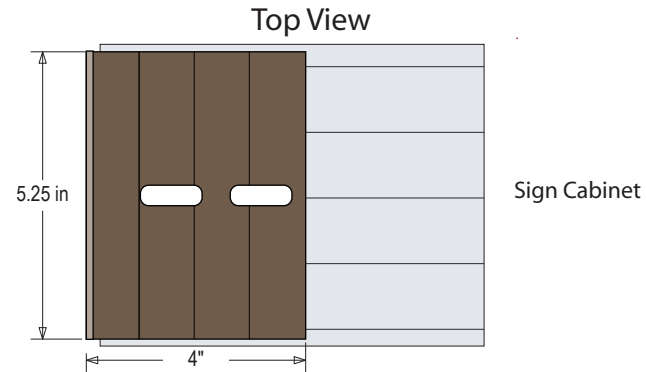

PRODUCT ID: 7396

Factory Installed Mounting

MODEL

DFSM

DIMENSIONS

4" H x 5.25" W x 2" D (est. 1 lbs)

CONSTRUCTION

Finish: Duranodic Bronze
Material: Center Post Mount Extrusion

NOTE: Other LED colors, voltages, cabinet sizes, styles, and colors available.

Signal-Tech
4985 Pittsburgh Ave.
Erie, PA 16509
Phone: (877) 547-9900
Fax: (814) 835-2300
Email: sales@signal-tech.com
Website: www.signal-tech.com

Signal-Tech

Proudly Made in the USA

Copyright (C) 2017 Signal-Tech

Product View

NOTE: Sign image may not exactly represent the finished product. For illustration purposes only.

Side Mount

- Mount the brackets to the sign cabinet (*Fasteners Are Supplied*).
- Mount the brackets to the desired wall surface (*Fasteners Not Supplied*).

Note: Make appropriate wiring connections per local codes.

REV 0 | 10122009 | KM