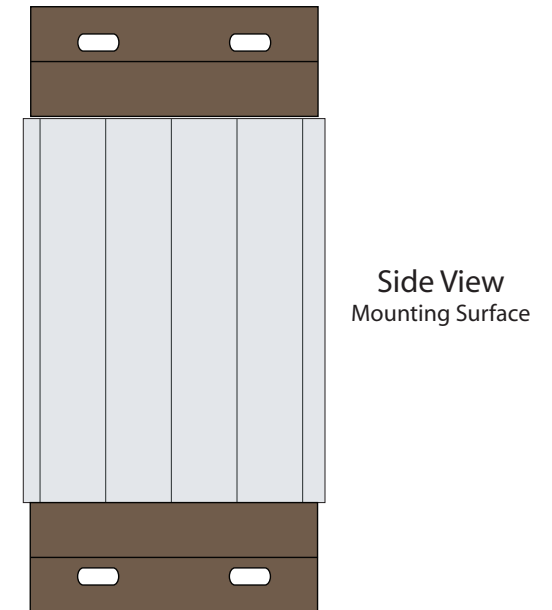

PRODUCT ID: 7396

Factory Installed Mounting

MODEL

DFSM

DIMENSIONS

4" H x 5.25" W x 2" D (est. 1 lbs)

CONSTRUCTION

Finish: Duranodic Bronze
Material: Center Post Mount Extrusion

NOTE: Other LED colors, voltages, cabinet sizes, styles, and colors available.

Signal-Tech
4985 Pittsburgh Ave.
Erie, PA 16509
Phone: (877) 547-9900
Fax: (814) 835-2300
Email: sales@signal-tech.com
Website: www.signal-tech.com

Signal-Tech

Proudly Made in the USA

Copyright (C) 2017 Signal-Tech

Product View

NOTE: Sign image may not exactly represent the finished product. For illustration purposes only.

Side Mount

- Mount the brackets to the sign cabinet (*Fasteners Are Supplied*).
- Mount the brackets to the desired wall surface (*Fasteners Not Supplied*).

Note: Make appropriate wiring connections per local codes.

REV 0 | 10122009 | KM