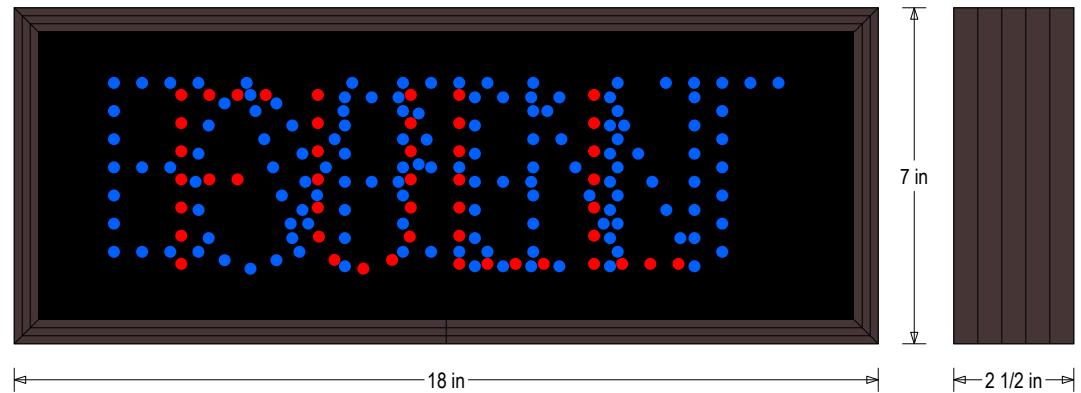

PRODUCT ID: 9416

Outdoor Blank-out LED Direct-view Sign

MODEL

TCL718BBR-B667/120-277VAC

DIMENSIONS

7" H x 18" W x 2.5" D (est. 5.569 lbs)

CLASS

CLASS: TCL Series

Faces: Single Faced Sign

Finish: Duranodic Bronze

Mounting Channel: None

ELECTRICAL

Flashing: Not Included

Input Voltage: 120-277 VAC

Photodimming: None

UL/cUL Listed: Listed for wet locations

MESSAGE

Illumination: Super bright direct view LEDs. Message blanks out when off.

Sign Messages: See message table below

Product View

NOTE: Sign image may not exactly represent the finished product. For illustration purposes only.

MESSAGE	LED/COLOR	HEIGHT	AMPS
EVENT	Blue Wide Angle LED	3.5"	0.060-0.026
OPEN	Blue Wide Angle LED	3.5"	0.053-0.023
FULL	Red Wide Angle LED	3.5"	0.024-0.010

NOTE: Above messages are independently controlled.