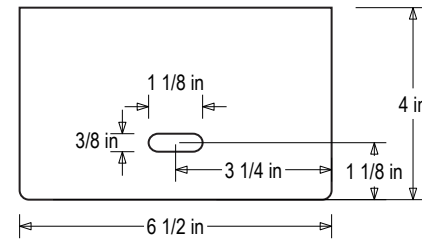

PRODUCT ID: 9680

Wall Mount

MODEL

550 Mount

DIMENSIONS

0" H x 0" W x 0" D (est. 6.199 lbs)

Signal-Tech
4985 Pittsburgh Ave.
Erie, PA 16509
Phone: (877) 547-9900
Fax: (814) 835-2300
Email: sales@signal-tech.com
Website: www.signal-tech.com

Signal-Tech

Proudly Made in the USA

Product View

NOTE: Sign image may not exactly represent the finished product. For illustration purposes only.