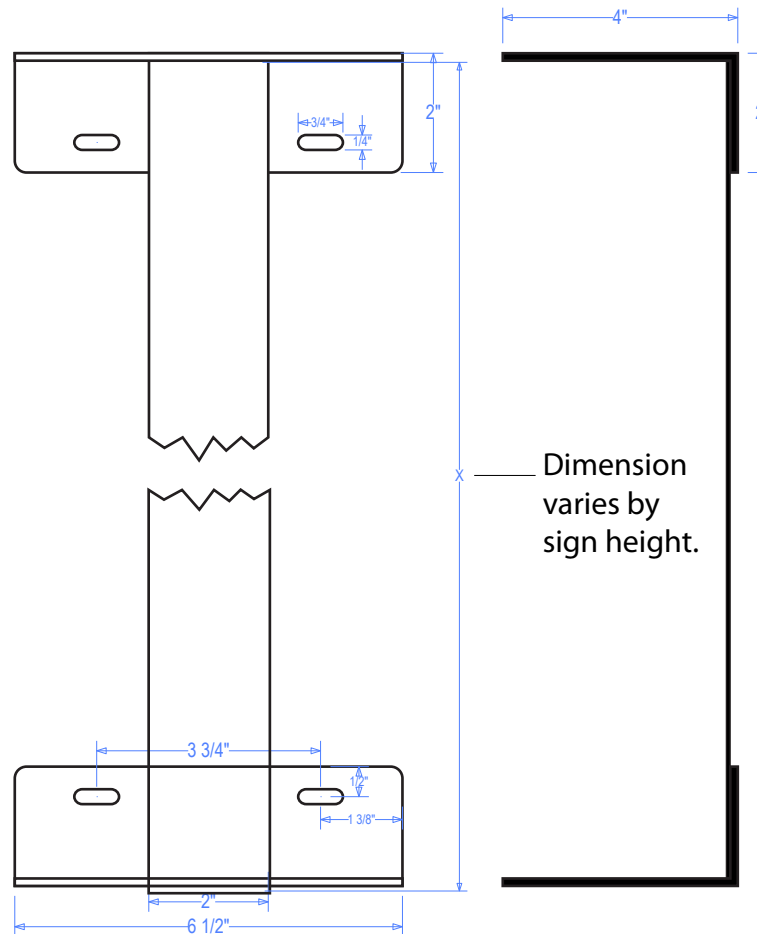

### DIMENSIONS

0" H x 0" W x 0" D (est. 6.199 lbs)

**Signal-Tech**  
4985 Pittsburgh Ave.  
Erie, PA 16509  
Phone: (877) 547-9900  
Fax: (814) 835-2300  
Email: sales@signal-tech.com  
Website: www.signal-tech.com

## Product View

NOTE: Sign image may not exactly represent the finished product. For illustration purposes only.

Angle-mount thickness: 0.180in

REV 2 | 09232010 | KAM