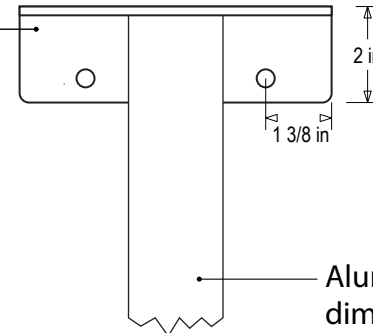

### DIMENSIONS

0" H x 0" W x 0" D (est. 6.199 lbs)

**Signal-Tech**  
4985 Pittsburgh Ave.  
Erie, PA 16509  
Phone: (877) 547-9900  
Fax: (814) 835-2300  
Email: sales@signal-tech.com  
Website: www.signal-tech.com

## Product View

NOTE: Sign image may not exactly represent the finished product. For illustration purposes only.

Top Mounting  
Bracket

Aluminum strap  
dimension varies  
by sign height.

Bottom Mounting  
Bracket