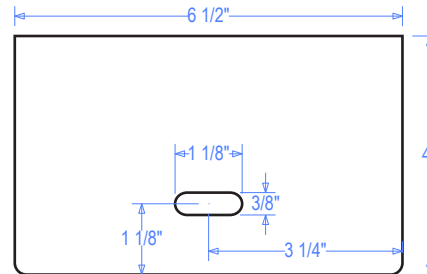

### DIMENSIONS

0" H x 0" W x 0" D (est. 6.199 lbs)

**Signal-Tech**  
4985 Pittsburgh Ave.  
Erie, PA 16509  
Phone: (877) 547-9900  
Fax: (814) 835-2300  
Email: sales@signal-tech.com  
Website: www.signal-tech.com

## Product View

NOTE: Sign image may not exactly represent the finished product. For illustration purposes only.

Angle-mount thickness: 0.180in

REV 2 | 09232010 | KAM