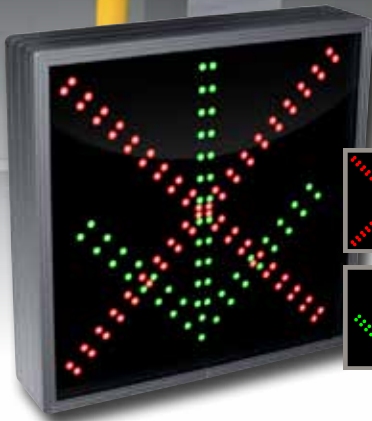

# Car Dealership Service Center LED Signs

Appraisals Service

Car dealership service centers utilize our X|Arrow and Stop|Go lane indicator lights to direct customers to open garage bays.

- LED Signs improve customer satisfaction with quicker check-in times at the service entrance.
- Our lane lights can be used to direct motorists to express service lanes without the customer leaving the comfort of their vehicle.
- Keep your customers from braving undesirable weather conditions.

X| (Double Stroke)  
Product 7577  
12" h x 12" w x 2.5" d  
Red / Green LEDs

Horizontal Indicator Dots  
Product 7383  
7" h x 14" w x 2.5" d  
Red / Green LEDs

**Signal-Tech**

toll free  
**1-877-547-9900**

## LED Lane Signs that Attract Attention

- Words or symbols that visually show your garage bay location and status
- Available in low-voltage
- Bright and easy to read in direct sunlight