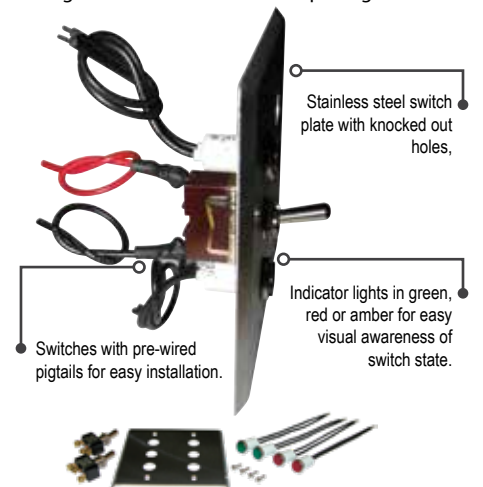

In-stock same day shipping
When ordered before 4pm EST Mon-Fri

LED Lane Signs that Attract Attention

- Words or symbols that visually show your garage bay location and status
- Available in low-voltage
- Bright and easy to read in direct sunlight

Accessories

Recessed Frame

Aluminum frame fastens over sign. Painted Duranodic Bronze. Compatible with all signs. Fasteners not included.

Ceiling Mount Bracket

Aluminum brackets painted Duranodic Bronze. Compatible with signs up to 28" high. Fasteners not included. Use Inverted Double Post Projection Mount for signs over 28" high.

Switches

Available with 2-position On/Off or 3-position On/Off/On toggle switches with a stainless steel switch plate and indicator lights 120VAC. Custom switch configurations available. Call for pricing.