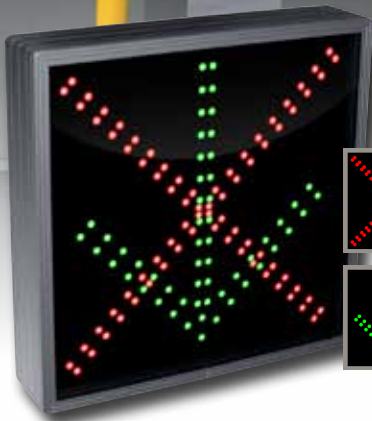

Accessories

Recessed Frame

Aluminum frame fastens over sign. Painted Duranodic Bronze. Compatible with all signs. Fasteners not included.

Ceiling Mount Bracket

Aluminum brackets painted Duranodic Bronze. Compatible with signs up to 28" high. Fasteners not included. Use Inverted Double Post Projection Mount for signs over 28" high.

Car Dealership Service Center LED Signs

Appraisals Service

Car dealership service centers utilize our X|Arrow and Stop|Go lane indicator lights to direct customers to open garage bays.

- LED Signs improve customer satisfaction with quicker check-in times at the service entrance.
- Our lane lights can be used to direct motorists to express service lanes without the customer leaving the comfort of their vehicle.
- Keep your customers from braving undesirable weather conditions.