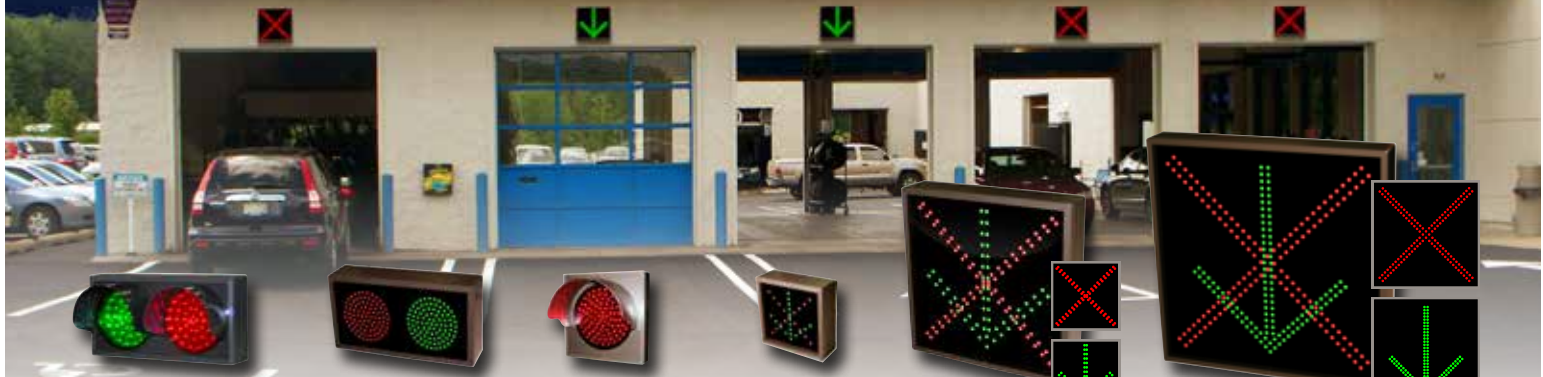

# Car Dealership Service Center LED Signs

Appraisals Service

Car dealership service centers utilize our X|Arrow and Stop|Go lane indicator lights to direct customers to open garage bays.

- LED Signs improve customer satisfaction with quicker check-in times at the service entrance.
- Our lane lights can be used to direct motorists to express service lanes without the customer leaving the comfort of their vehicle.
- Keep your customers from braving undesirable weather conditions.

X| (Double Stroke)  
Product 7577  
12" h x 12" w x 2.5" d  
Red / Green LEDs

Horizontal Indicator Dots  
Product 7383  
7" h x 14" w x 2.5" d  
Red / Green LEDs

**Signal-Tech**

toll free  
**1-877-547-9900**

# Car Dealership Service Center LED Signs

## LED Lane Signs that Attract Attention

- Words or symbols that visually show your garage bay location and status
- Available in low-voltage
- Bright and easy to read in direct sunlight