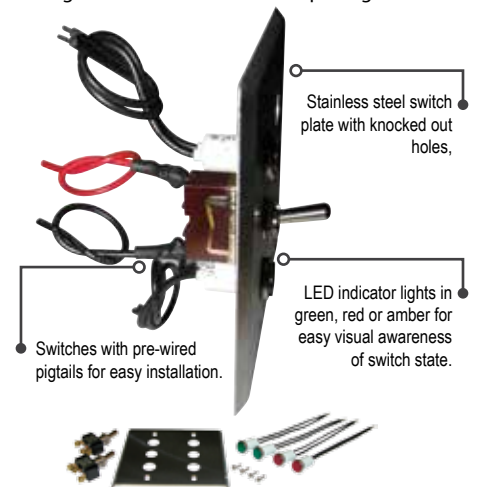

## Accessories

### Recessed Frame

Aluminum frame fastens over sign. Painted Duranodic Bronze. Compatible with all signs. Fasteners not included.

### Ceiling Mount Bracket

Aluminum brackets painted Duranodic Bronze. Compatible with signs up to 28" high. Fasteners not included. Use Inverted Double Post Projection Mount for signs over 28" high.

### Switches

Available with 2-position On/Off or 3-position On/Off/On toggle switches with a stainless steel switch plate and indicator lights 120V. Custom switch configurations available. Call for pricing.